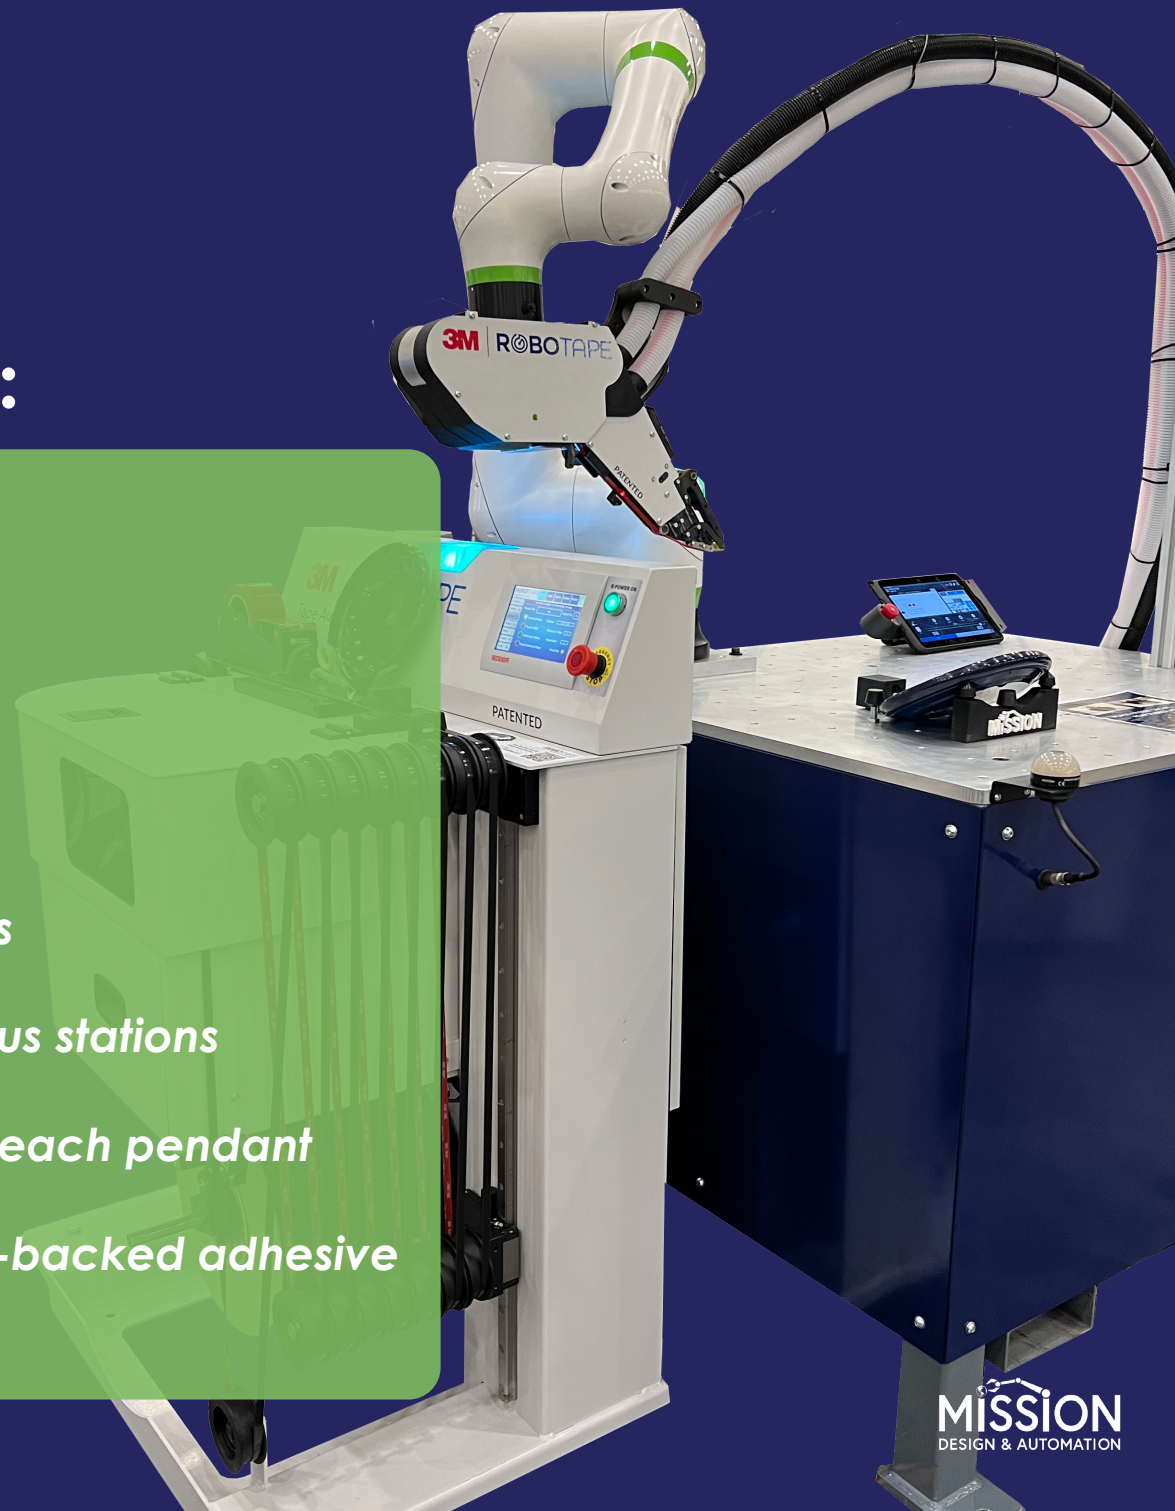

PERSONALITY TRAITS:

Fully collaborative

Easily redeployable

Easy to use and train

Customizable to your application

Automatically tapes on 2D surfaces

Mobile and flexible for use at various stations

Friendly user interface on a tablet teach pendant

Applies various 3M tape and foam-backed adhesive products

SYSTEM FEATURES

Easy-to-use Buddy System interface

ROBOTAPE

RoboTape Automatic Tape Feeding System

3M adhesive best fit for your unique application