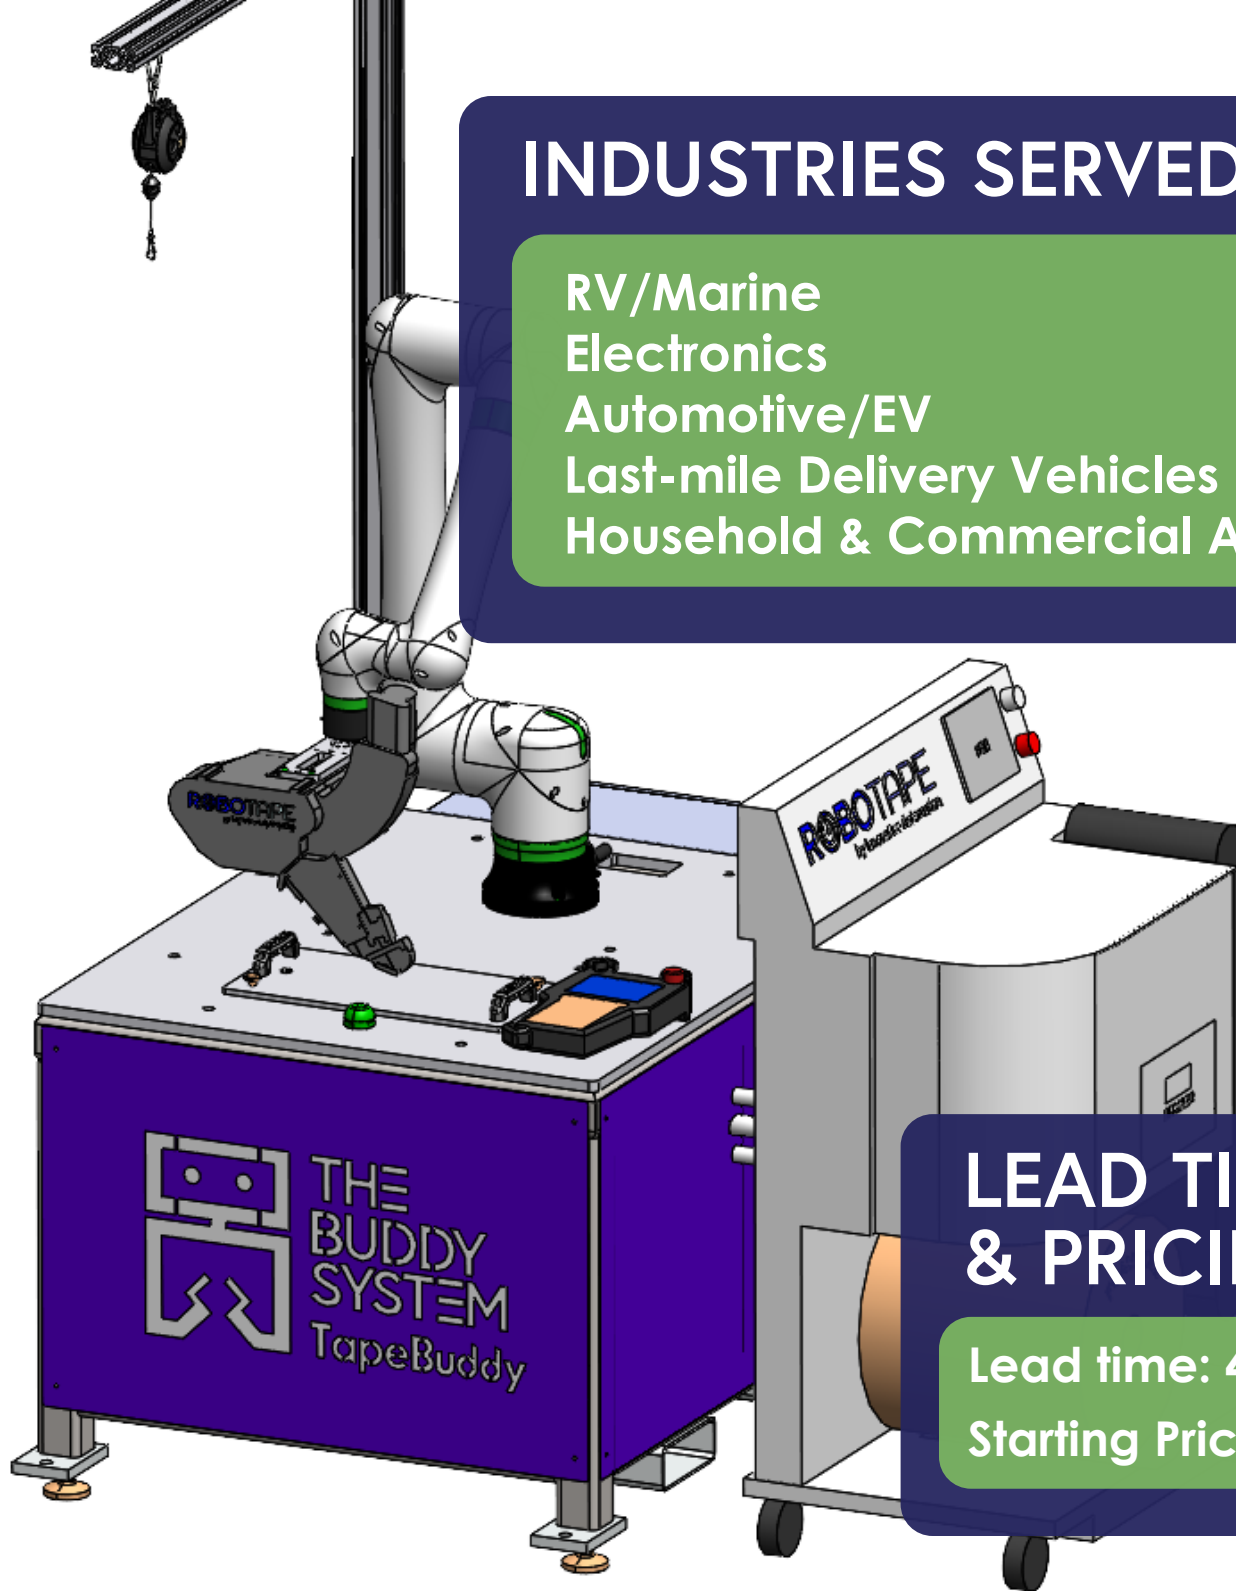

PERSONALITY TRAITS:

Fully collaborative

Easily redeployable

Easy to use and train

Customizable to your application

Automatically tapes on 2D surfaces

Mobile and flexible for use at various stations

Friendly user interface on a tablet teach pendant

Applies various 3M tape and foam-backed adhesive products

SYSTEM FEATURES

Easy-to-use Buddy System interface

ROBOTAPE

RoboTape Automatic Tape Feeding System

3M adhesive best fit for your unique application

INDUSTRIES SERVED

RV/Marine
Electronics
Automotive/EV
Last-mile Delivery Vehicles
Household & Commercial Appliance

LEAD TIME & PRICING

Lead time: 4-8 weeks
Starting Price: 250k